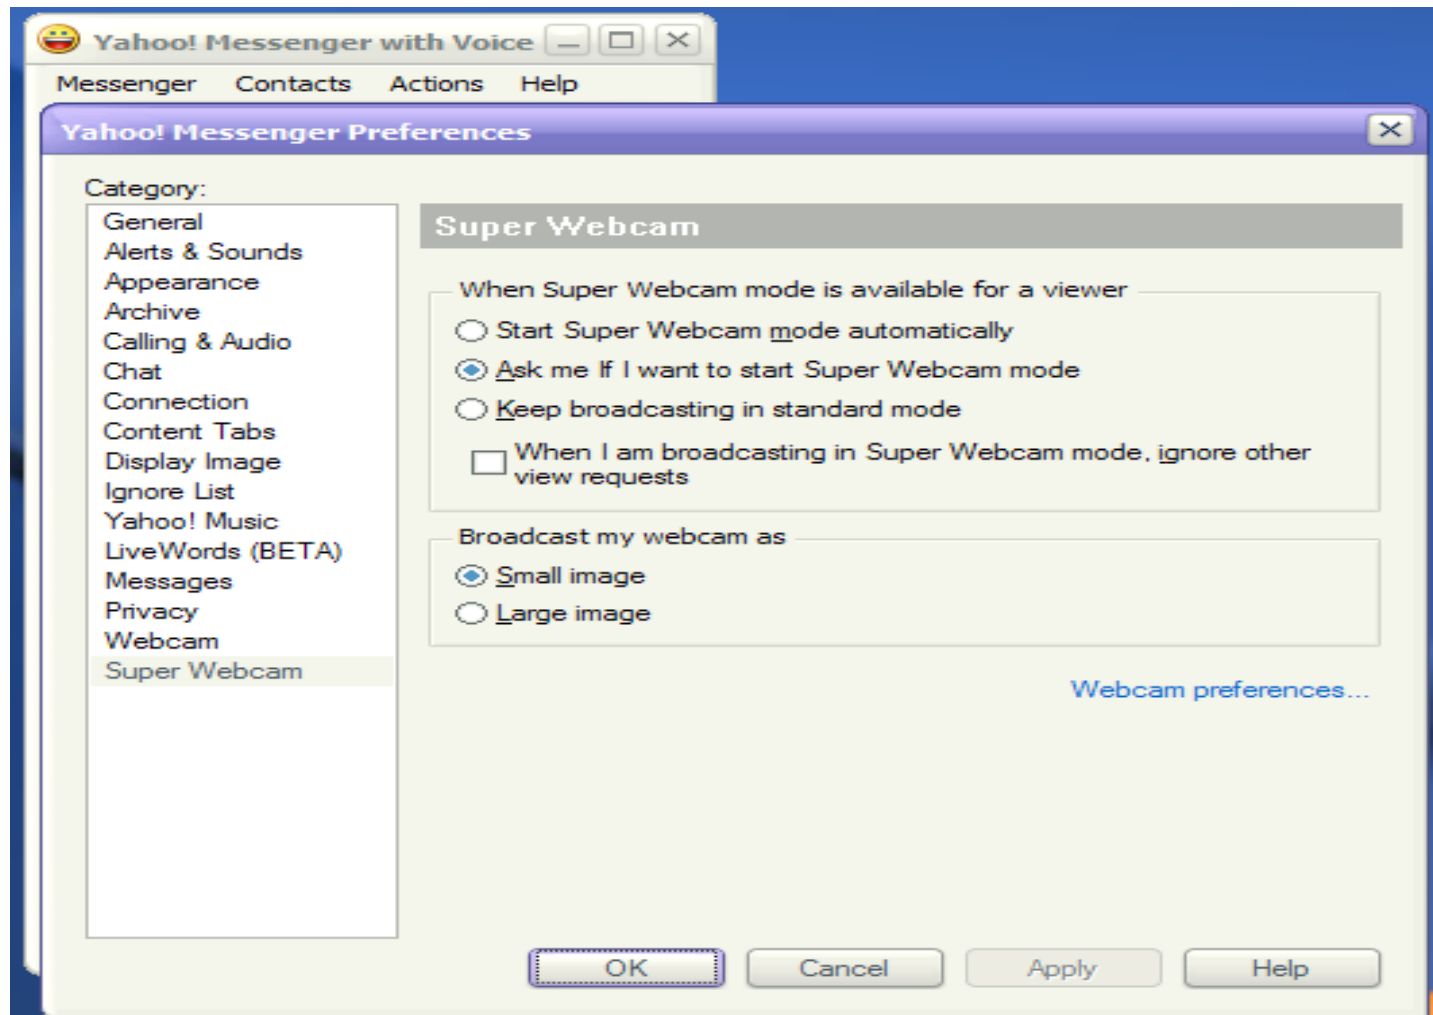

Yahoo Messenger Logging